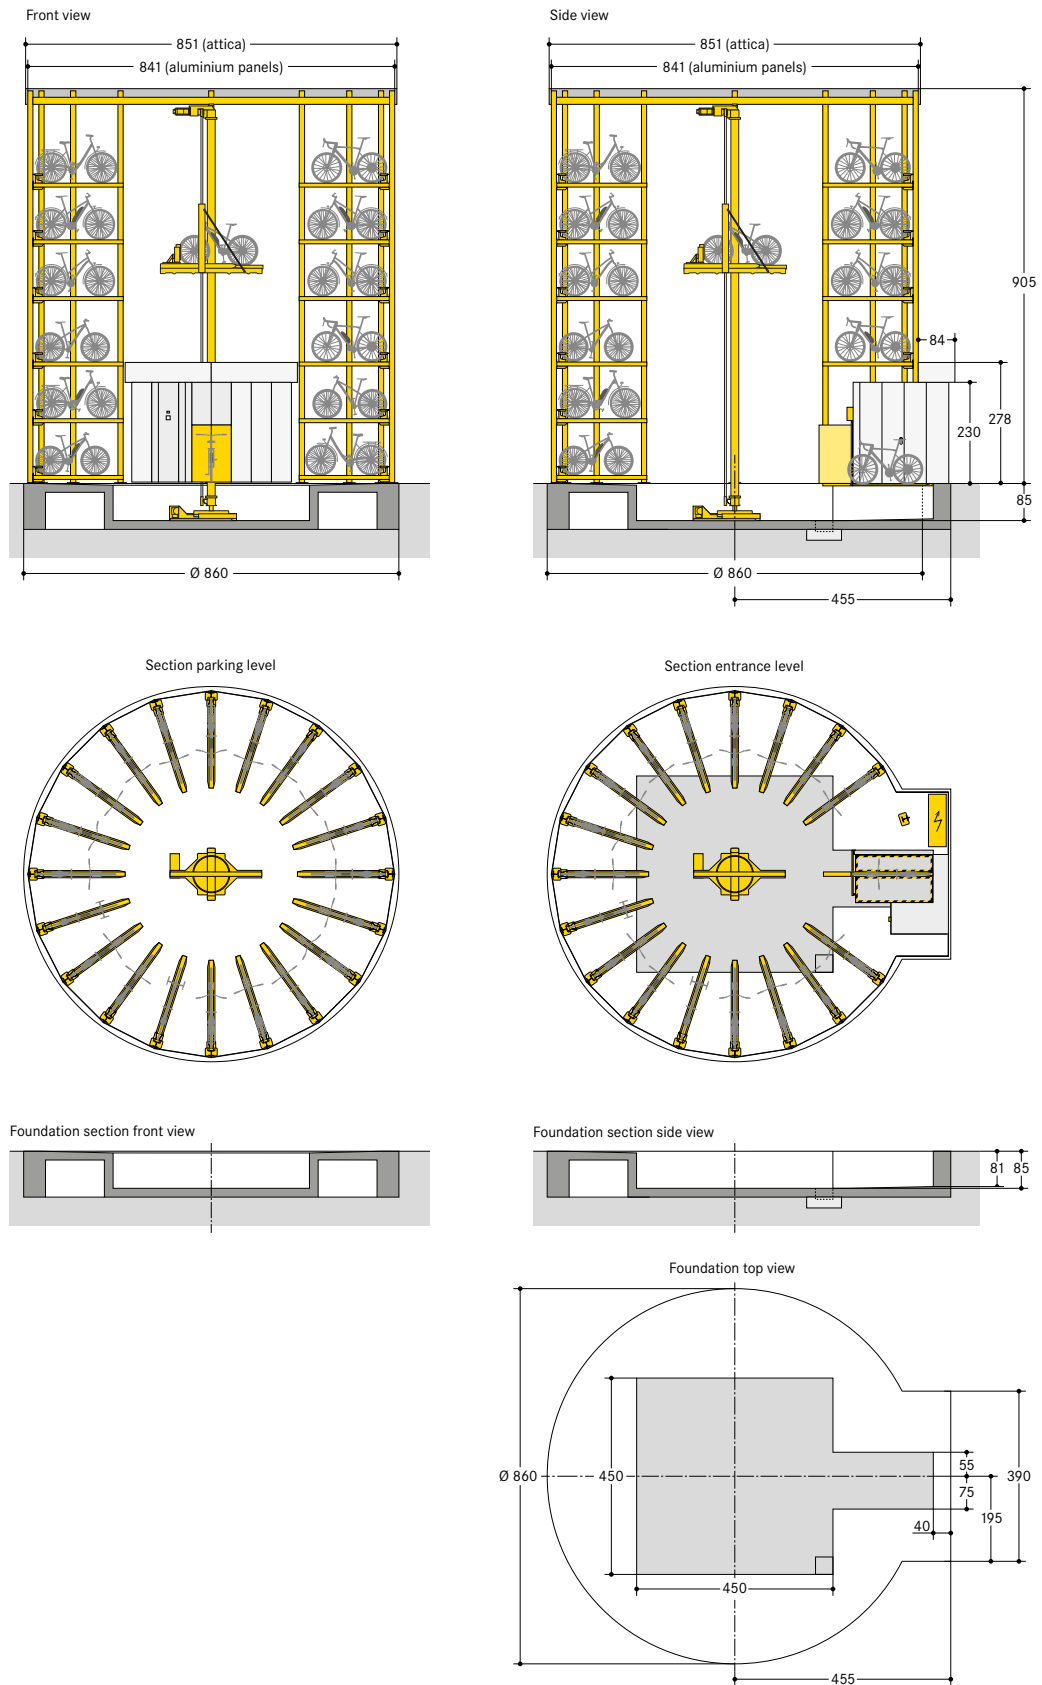

■ WÖHR Bikesafe 885/16 (90 parking places), handlebar width 76 cm

■ WÖHR Bikesafe 885/16 (90 parking places), handlebar width 83 cm

■ WÖHR Bikesafe 885/20 (114 parking places), handlebar width 76 cm

■ WÖHR Bikesafe 885/20 (114 parking places), handlebar width 83 cm

■ WÖHR Bikesafe 885/24 (138 parking places), handlebar width 76 cm

■ WÖHR Bikesafe 885/24 (138 parking places), handlebar width 83 cm

■ **Dimensions**

- all dimensions are minimum, finished dimensions
- tolerances must be taken into consideration
- all dimensions are given in cm