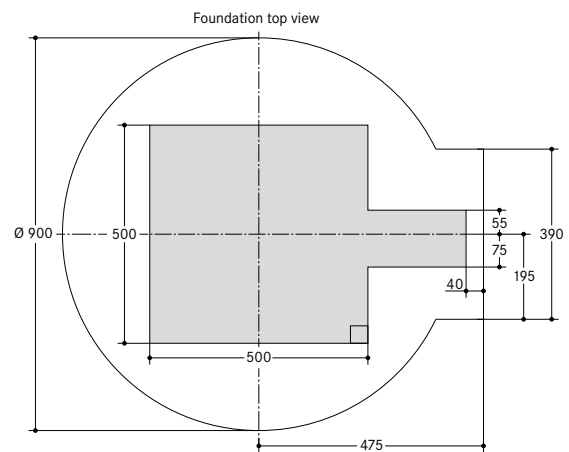

■ WÖHR Bikesafe 885/16 (90 parking places), handlebar width 76 cm

■ WÖHR Bikesafe 885/16 (90 parking places), handlebar width 83 cm

■ WÖHR Bikesafe 885/20 (114 parking places), handlebar width 76 cm

■ WÖHR Bikesafe 885/20 (114 parking places), handlebar width 83 cm

■ WÖHR Bikesafe 885/24 (138 parking places), handlebar width 76 cm

■ WÖHR Bikesafe 885/24 (138 parking places), handlebar width 83 cm

■ **Dimensions**

- all dimensions are minimum, finished dimensions
- tolerances must be taken into consideration
- all dimensions are given in cm