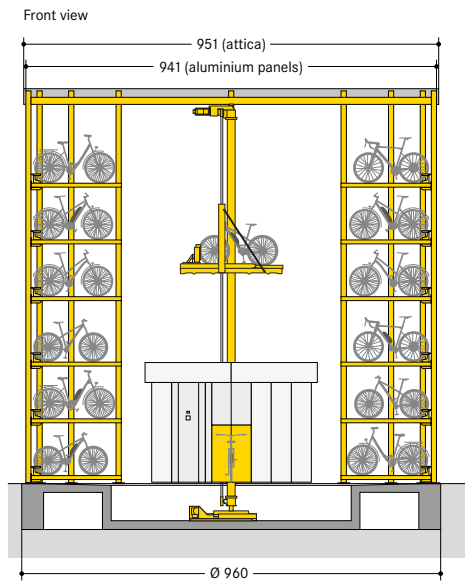

■ WÖHR Bikesafe 885/16 (90 parking places), handlebar width 76 cm

■ WÖHR Bikesafe 885/16 (90 parking places), handlebar width 83 cm

■ WÖHR Bikesafe 885/20 (114 parking places), handlebar width 76 cm

■ WÖHR Bikesafe 885/20 (114 parking places), handlebar width 83 cm

■ WÖHR Bikesafe 885/24 (138 parking places), handlebar width 76 cm

■ WÖHR Bikesafe 885/24 (138 parking places), handlebar width 83 cm

■ **Dimensions**

- all dimensions are minimum, finished dimensions
- tolerances must be taken into consideration
- all dimensions are given in cm