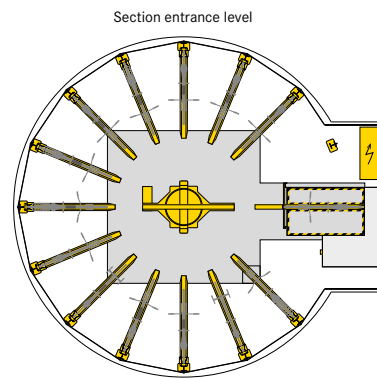

■ WÖHR Bikesafe 885/16 (90 parking places), handlebar width 76 cm

■ WÖHR Bikesafe 885/16 (90 parking places), handlebar width 83 cm

■ WÖHR Bikesafe 885/20 (114 parking places), handlebar width 76 cm

■ WÖHR Bikesafe 885/20 (114 parking places), handlebar width 83 cm

■ WÖHR Bikesafe 885/24 (138 parking places), handlebar width 76 cm

■ WÖHR Bikesafe 885/24 (138 parking places), handlebar width 83 cm

■ **Dimensions**

- all dimensions are minimum, finished dimensions
- tolerances must be taken into consideration
- all dimensions are given in cm