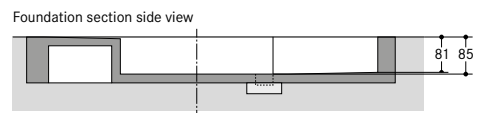

■ WÖHR Bikesafe 885/16 (90 parking places), handlebar width 76 cm

■ WÖHR Bikesafe 885/16 (90 parking places), handlebar width 83 cm

■ WÖHR Bikesafe 885/20 (114 parking places), handlebar width 76 cm

■ WÖHR Bikesafe 885/20 (114 parking places), handlebar width 83 cm

■ WÖHR Bikesafe 885/24 (138 parking places), handlebar width 76 cm

■ WÖHR Bikesafe 885/24 (138 parking places), handlebar width 83 cm

■ **Dimensions**

- all dimensions are minimum, finished dimensions
- tolerances must be taken into consideration
- all dimensions are given in cm