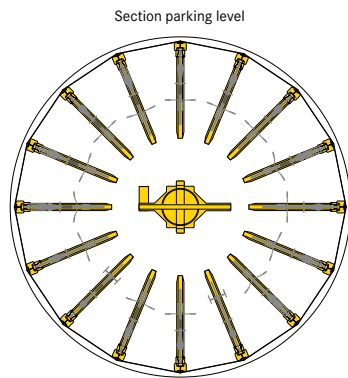

■ WÖHR Bikesafe 885/16 (90 parking places), handlebar width 76 cm

■ WÖHR Bikesafe 885/16 (90 parking places), handlebar width 83 cm

■ WÖHR Bikesafe 885/20 (114 parking places), handlebar width 76 cm

■ WÖHR Bikesafe 885/20 (114 parking places), handlebar width 83 cm

■ WÖHR Bikesafe 885/24 (138 parking places), handlebar width 76 cm

■ WÖHR Bikesafe 885/24 (138 parking places), handlebar width 83 cm

■ **Dimensions**

- all dimensions are minimum, finished dimensions
- tolerances must be taken into consideration
- all dimensions are given in cm