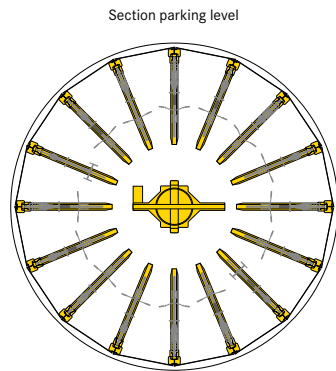

■ WÖHR Bikesafe 885/16 (90 parking places), handlebar width 76 cm

■ WÖHR Bikesafe 885/16 (90 parking places), handlebar width 83 cm

■ WÖHR Bikesafe 885/20 (114 parking places), handlebar width 76 cm

■ WÖHR Bikesafe 885/20 (114 parking places), handlebar width 83 cm

■ WÖHR Bikesafe 885/24 (138 parking places), handlebar width 76 cm

■ WÖHR Bikesafe 885/24 (138 parking places), handlebar width 83 cm

■ **Dimensions**

- all dimensions are minimum, finished dimensions
- tolerances must be taken into consideration
- all dimensions are given in cm