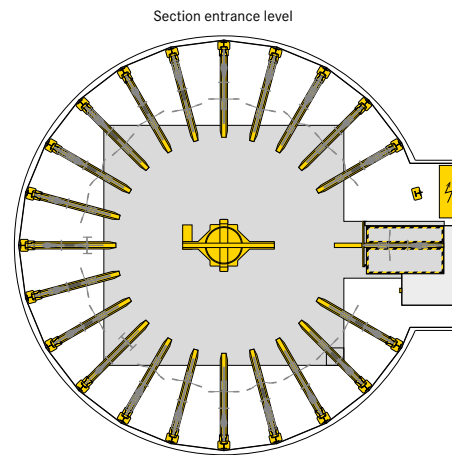

■ WÖHR Bikesafe 885/16 (90 parking places), handlebar width 76 cm

■ WÖHR Bikesafe 885/16 (90 parking places), handlebar width 83 cm

■ WÖHR Bikesafe 885/20 (114 parking places), handlebar width 76 cm

■ WÖHR Bikesafe 885/20 (114 parking places), handlebar width 83 cm

■ WÖHR Bikesafe 885/24 (138 parking places), handlebar width 76 cm

■ WÖHR Bikesafe 885/24 (138 parking places), handlebar width 83 cm

■ **Dimensions**

- all dimensions are minimum, finished dimensions
- tolerances must be taken into consideration
- all dimensions are given in cm