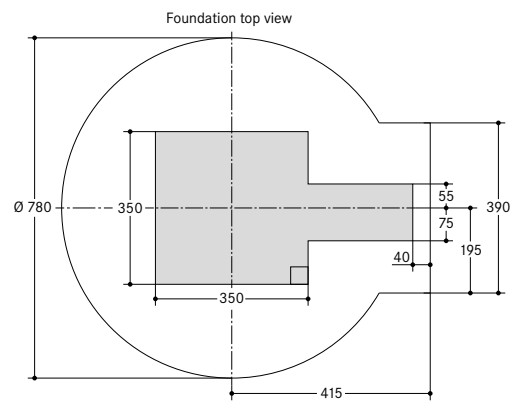

■ WÖHR Bikesafe 885/16 (90 parking places), handlebar width 76 cm

■ WÖHR Bikesafe 885/16 (90 parking places), handlebar width 83 cm

■ WÖHR Bikesafe 885/20 (114 parking places), handlebar width 76 cm

■ WÖHR Bikesafe 885/20 (114 parking places), handlebar width 83 cm

■ WÖHR Bikesafe 885/24 (138 parking places), handlebar width 76 cm

■ WÖHR Bikesafe 885/24 (138 parking places), handlebar width 83 cm

■ **Dimensions**

- all dimensions are minimum, finished dimensions
- tolerances must be taken into consideration
- all dimensions are given in cm