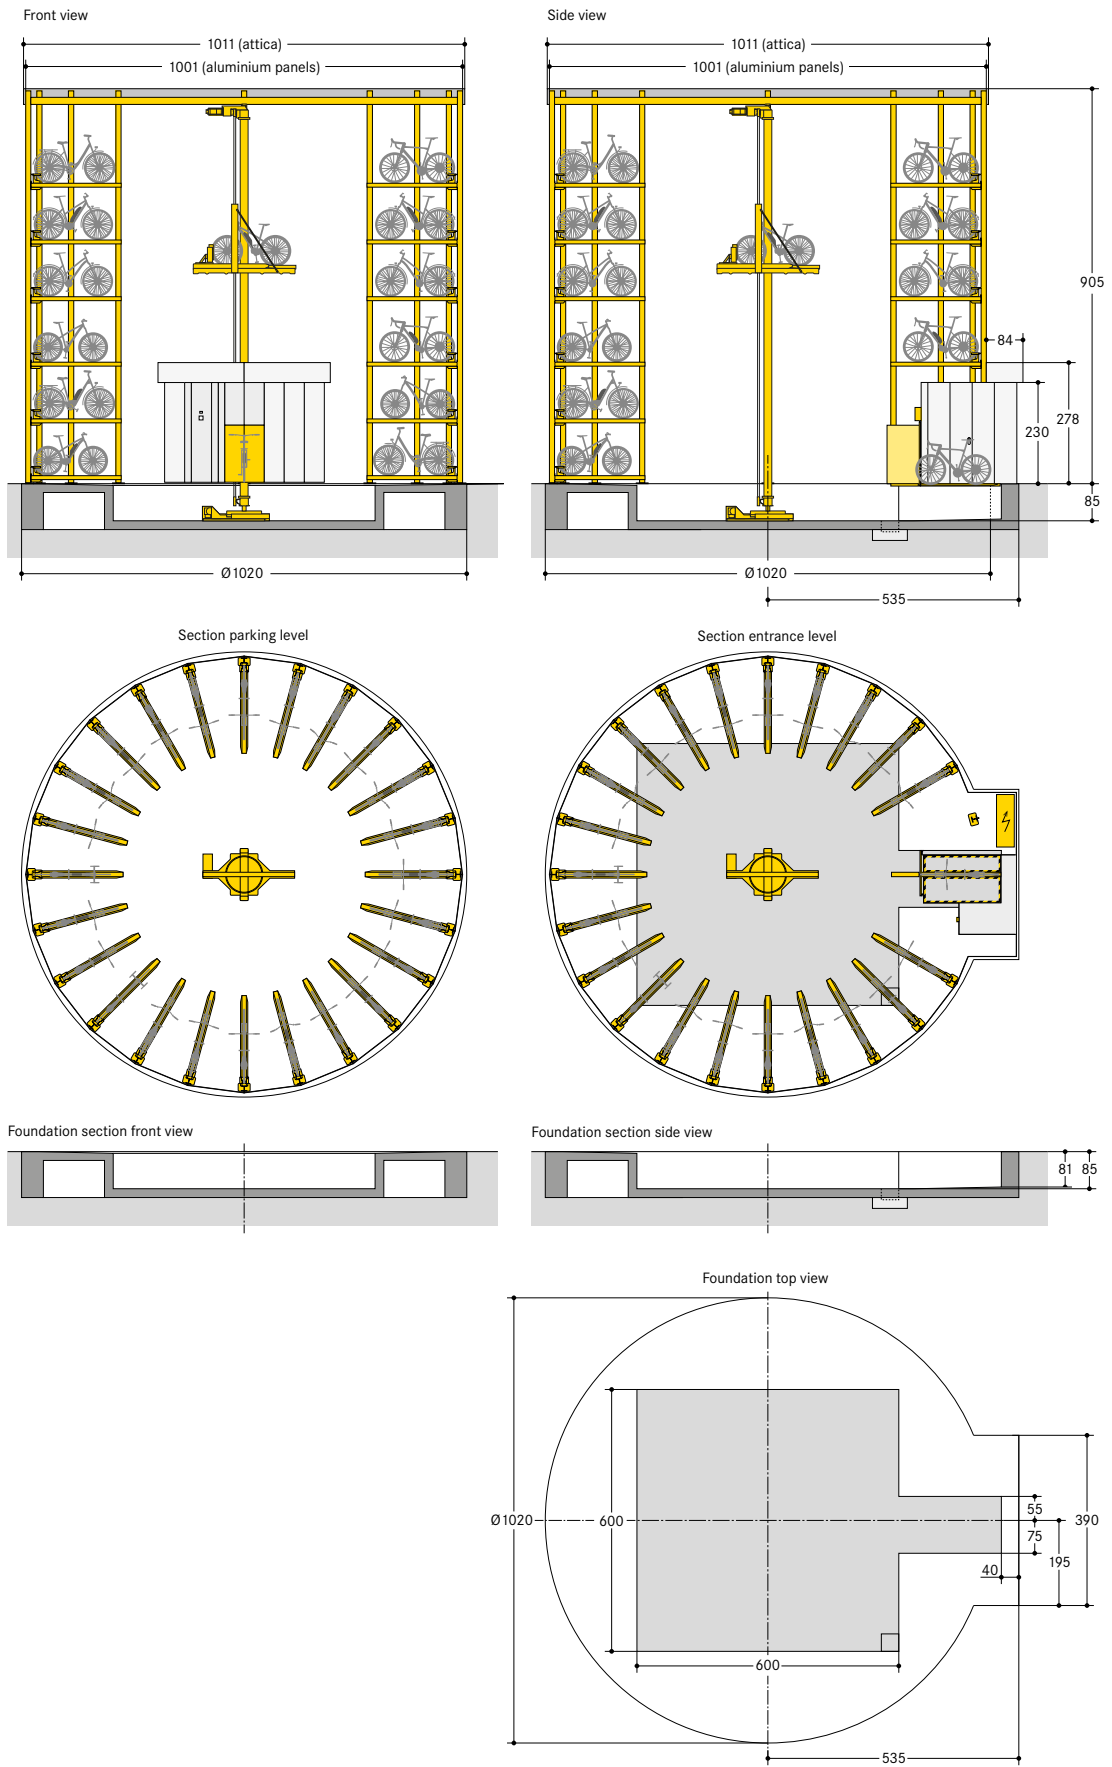

■ WÖHR Bikesafe 885/16 (90 parking places), handlebar width 76 cm

■ WÖHR Bikesafe 885/16 (90 parking places), handlebar width 83 cm

■ WÖHR Bikesafe 885/20 (114 parking places), handlebar width 76 cm

■ WÖHR Bikesafe 885/20 (114 parking places), handlebar width 83 cm

■ WÖHR Bikesafe 885/24 (138 parking places), handlebar width 76 cm

■ WÖHR Bikesafe 885/24 (138 parking places), handlebar width 83 cm

■ **Dimensions**

- all dimensions are minimum, finished dimensions
- tolerances must be taken into consideration
- all dimensions are given in cm