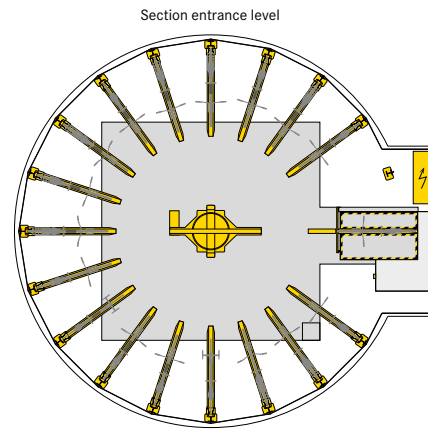

■ WÖHR Bikesafe 885/16 (90 parking places), handlebar width 76 cm

■ WÖHR Bikesafe 885/16 (90 parking places), handlebar width 83 cm

■ WÖHR Bikesafe 885/20 (114 parking places), handlebar width 76 cm

■ WÖHR Bikesafe 885/20 (114 parking places), handlebar width 83 cm

■ WÖHR Bikesafe 885/24 (138 parking places), handlebar width 76 cm

■ WÖHR Bikesafe 885/24 (138 parking places), handlebar width 83 cm

■ **Dimensions**

- all dimensions are minimum, finished dimensions
- tolerances must be taken into consideration
- all dimensions are given in cm