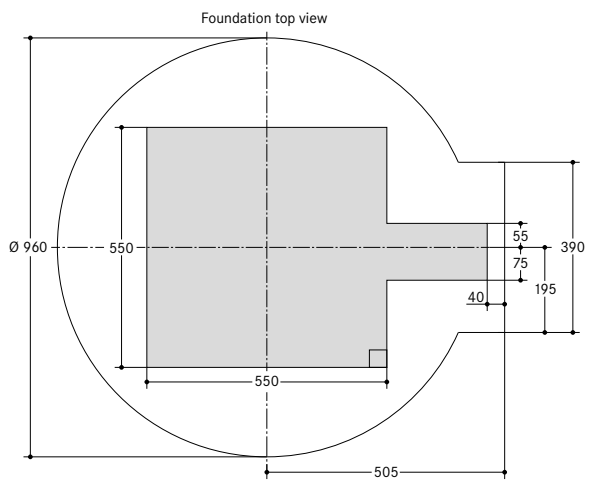

■ WÖHR Bikesafe 885/16 (90 parking places), handlebar width 76 cm

■ WÖHR Bikesafe 885/16 (90 parking places), handlebar width 83 cm

■ WÖHR Bikesafe 885/20 (114 parking places), handlebar width 76 cm

■ WÖHR Bikesafe 885/20 (114 parking places), handlebar width 83 cm

■ WÖHR Bikesafe 885/24 (138 parking places), handlebar width 76 cm

■ WÖHR Bikesafe 885/24 (138 parking places), handlebar width 83 cm

■ **Dimensions**

- all dimensions are minimum, finished dimensions
- tolerances must be taken into consideration
- all dimensions are given in cm