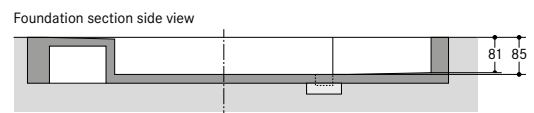

■ WÖHR Bikesafe 885/16 (90 parking places), handlebar width 76 cm

■ WÖHR Bikesafe 885/16 (90 parking places), handlebar width 83 cm

■ WÖHR Bikesafe 885/20 (114 parking places), handlebar width 76 cm

■ WÖHR Bikesafe 885/20 (114 parking places), handlebar width 83 cm

■ WÖHR Bikesafe 885/24 (138 parking places), handlebar width 76 cm

■ WÖHR Bikesafe 885/24 (138 parking places), handlebar width 83 cm

■ **Dimensions**

- all dimensions are minimum, finished dimensions
- tolerances must be taken into consideration
- all dimensions are given in cm