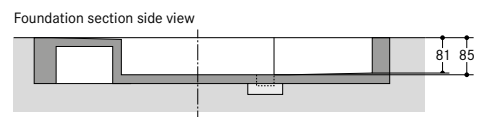

■ WÖHR Bikesafe 885/16 (90 parking places), handlebar width 76 cm

■ WÖHR Bikesafe 885/16 (90 parking places), handlebar width 83 cm

■ WÖHR Bikesafe 885/20 (114 parking places), handlebar width 76 cm

■ WÖHR Bikesafe 885/20 (114 parking places), handlebar width 83 cm

■ WÖHR Bikesafe 885/24 (138 parking places), handlebar width 76 cm

■ WÖHR Bikesafe 885/24 (138 parking places), handlebar width 83 cm

■ **Dimensions**

- all dimensions are minimum, finished dimensions
- tolerances must be taken into consideration
- all dimensions are given in cm