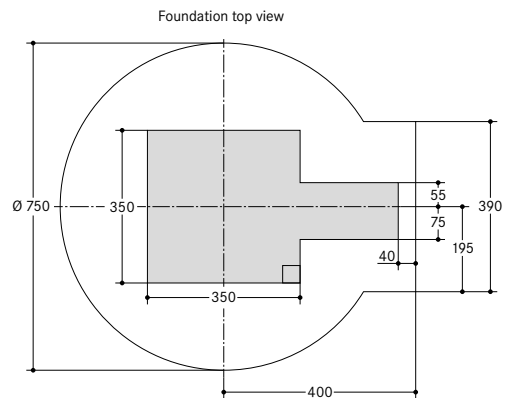

■ WÖHR Bikesafe 885/16 (90 parking places), handlebar width 76 cm

■ WÖHR Bikesafe 885/16 (90 parking places), handlebar width 83 cm

■ WÖHR Bikesafe 885/20 (114 parking places), handlebar width 76 cm

■ WÖHR Bikesafe 885/20 (114 parking places), handlebar width 83 cm

■ WÖHR Bikesafe 885/24 (138 parking places), handlebar width 76 cm

■ WÖHR Bikesafe 885/24 (138 parking places), handlebar width 83 cm

■ **Dimensions**

- all dimensions are minimum, finished dimensions
- tolerances must be taken into consideration
- all dimensions are given in cm