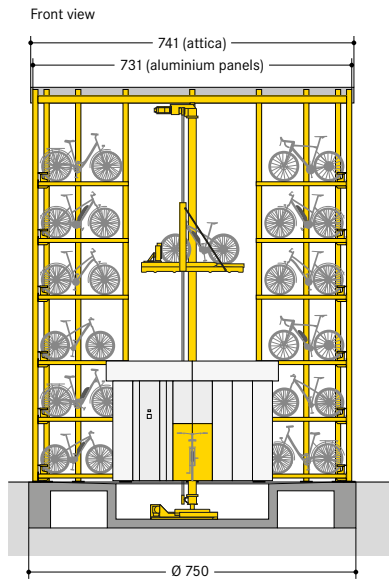

■ WÖHR Bikesafe 885/16 (90 parking places), handlebar width 76 cm

■ WÖHR Bikesafe 885/16 (90 parking places), handlebar width 83 cm

■ WÖHR Bikesafe 885/20 (114 parking places), handlebar width 76 cm

■ WÖHR Bikesafe 885/20 (114 parking places), handlebar width 83 cm

■ WÖHR Bikesafe 885/24 (138 parking places), handlebar width 76 cm

■ WÖHR Bikesafe 885/24 (138 parking places), handlebar width 83 cm

■ **Dimensions**

- all dimensions are minimum, finished dimensions
- tolerances must be taken into consideration
- all dimensions are given in cm