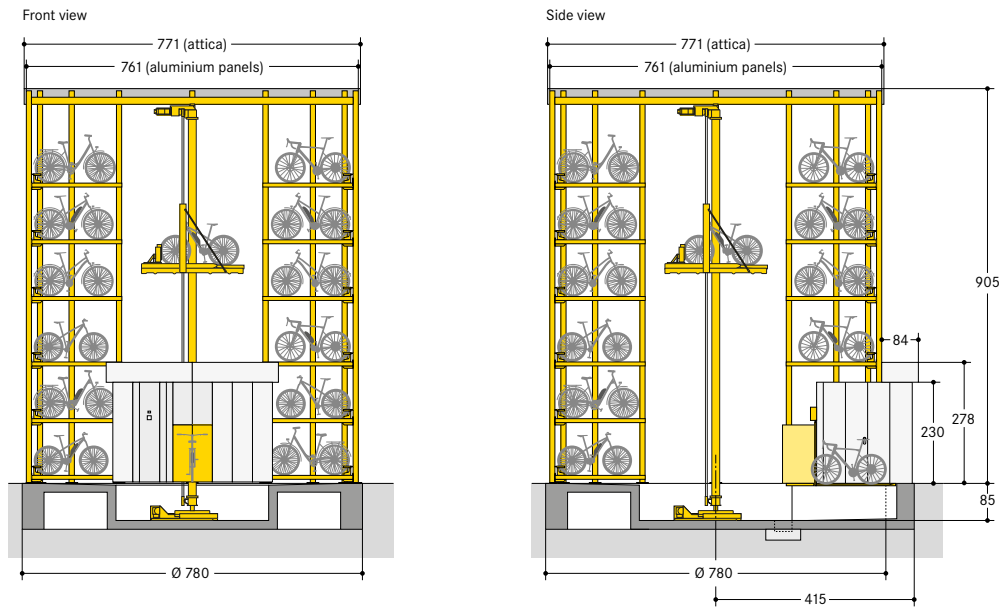

■ WÖHR Bikesafe 885/16 (90 parking places), handlebar width 76 cm

■ WÖHR Bikesafe 885/16 (90 parking places), handlebar width 83 cm

■ WÖHR Bikesafe 885/20 (114 parking places), handlebar width 76 cm

■ WÖHR Bikesafe 885/20 (114 parking places), handlebar width 83 cm

■ WÖHR Bikesafe 885/24 (138 parking places), handlebar width 76 cm

■ WÖHR Bikesafe 885/24 (138 parking places), handlebar width 83 cm

■ **Dimensions**

- all dimensions are minimum, finished dimensions
- tolerances must be taken into consideration
- all dimensions are given in cm