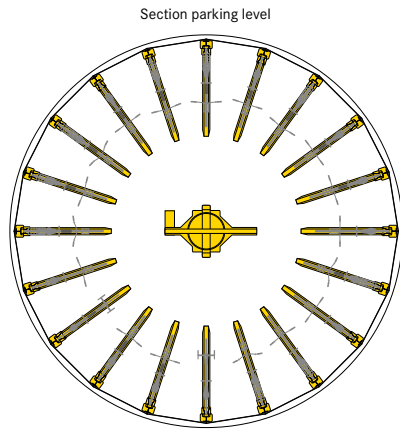

■ WÖHR Bikesafe 885/16 (90 parking places), handlebar width 76 cm

■ WÖHR Bikesafe 885/16 (90 parking places), handlebar width 83 cm

■ WÖHR Bikesafe 885/20 (114 parking places), handlebar width 76 cm

■ WÖHR Bikesafe 885/20 (114 parking places), handlebar width 83 cm

■ WÖHR Bikesafe 885/24 (138 parking places), handlebar width 76 cm

■ WÖHR Bikesafe 885/24 (138 parking places), handlebar width 83 cm

■ **Dimensions**

- all dimensions are minimum, finished dimensions
- tolerances must be taken into consideration
- all dimensions are given in cm