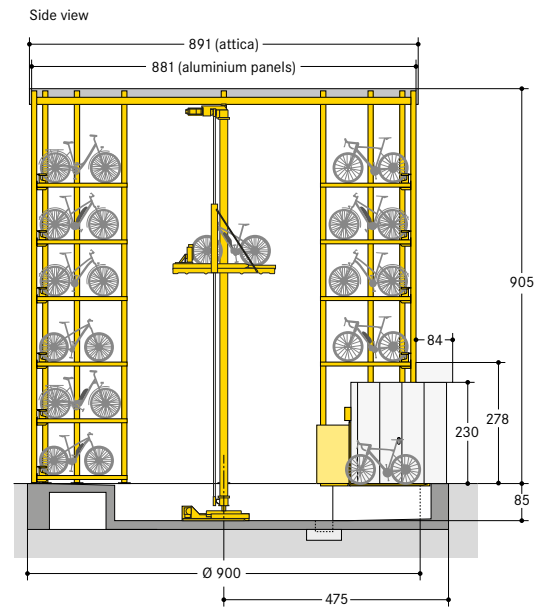

■ WÖHR Bikesafe 885/16 (90 parking places), handlebar width 76 cm

■ WÖHR Bikesafe 885/16 (90 parking places), handlebar width 83 cm

■ WÖHR Bikesafe 885/20 (114 parking places), handlebar width 76 cm

■ WÖHR Bikesafe 885/20 (114 parking places), handlebar width 83 cm

■ WÖHR Bikesafe 885/24 (138 parking places), handlebar width 76 cm

■ WÖHR Bikesafe 885/24 (138 parking places), handlebar width 83 cm

■ **Dimensions**

- all dimensions are minimum, finished dimensions
- tolerances must be taken into consideration
- all dimensions are given in cm