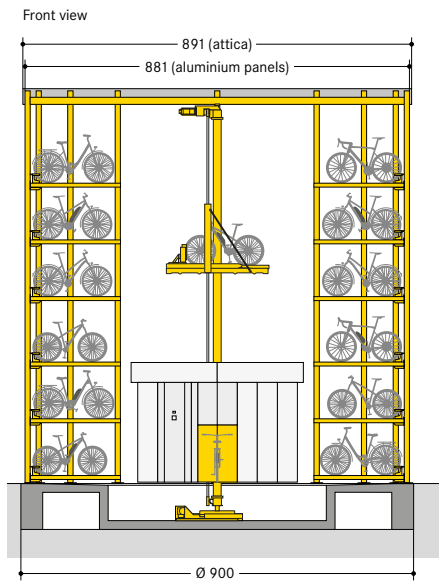

■ WÖHR Bikesafe 885/16 (90 parking places), handlebar width 76 cm

■ WÖHR Bikesafe 885/16 (90 parking places), handlebar width 83 cm

■ WÖHR Bikesafe 885/20 (114 parking places), handlebar width 76 cm

■ WÖHR Bikesafe 885/20 (114 parking places), handlebar width 83 cm

■ WÖHR Bikesafe 885/24 (138 parking places), handlebar width 76 cm

■ WÖHR Bikesafe 885/24 (138 parking places), handlebar width 83 cm

■ **Dimensions**

- all dimensions are minimum, finished dimensions
- tolerances must be taken into consideration
- all dimensions are given in cm