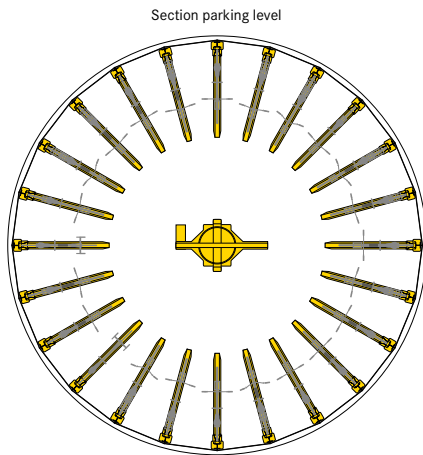

■ WÖHR Bikesafe 885/16 (90 parking places), handlebar width 76 cm

■ WÖHR Bikesafe 885/16 (90 parking places), handlebar width 83 cm

■ WÖHR Bikesafe 885/20 (114 parking places), handlebar width 76 cm

■ WÖHR Bikesafe 885/20 (114 parking places), handlebar width 83 cm

■ WÖHR Bikesafe 885/24 (138 parking places), handlebar width 76 cm

■ WÖHR Bikesafe 885/24 (138 parking places), handlebar width 83 cm

■ **Dimensions**

- all dimensions are minimum, finished dimensions
- tolerances must be taken into consideration
- all dimensions are given in cm