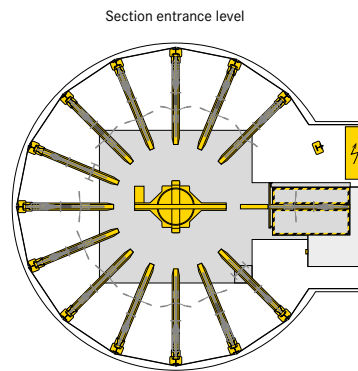

■ WÖHR Bikesafe 885/16 (90 parking places), handlebar width 76 cm

■ WÖHR Bikesafe 885/16 (90 parking places), handlebar width 83 cm

■ WÖHR Bikesafe 885/20 (114 parking places), handlebar width 76 cm

■ WÖHR Bikesafe 885/20 (114 parking places), handlebar width 83 cm

■ WÖHR Bikesafe 885/24 (138 parking places), handlebar width 76 cm

■ WÖHR Bikesafe 885/24 (138 parking places), handlebar width 83 cm

■ **Dimensions**

- all dimensions are minimum, finished dimensions
- tolerances must be taken into consideration
- all dimensions are given in cm