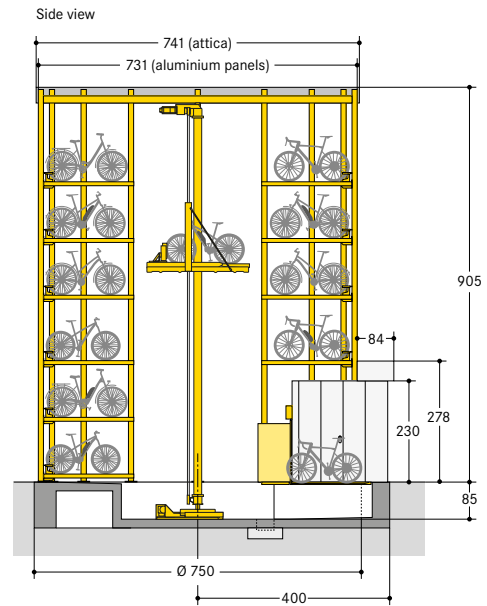

■ WÖHR Bikesafe 885/16 (90 parking places), handlebar width 76 cm

■ WÖHR Bikesafe 885/16 (90 parking places), handlebar width 83 cm

■ WÖHR Bikesafe 885/20 (114 parking places), handlebar width 76 cm

■ WÖHR Bikesafe 885/20 (114 parking places), handlebar width 83 cm

■ WÖHR Bikesafe 885/24 (138 parking places), handlebar width 76 cm

■ WÖHR Bikesafe 885/24 (138 parking places), handlebar width 83 cm

■ **Dimensions**

- all dimensions are minimum, finished dimensions
- tolerances must be taken into consideration
- all dimensions are given in cm