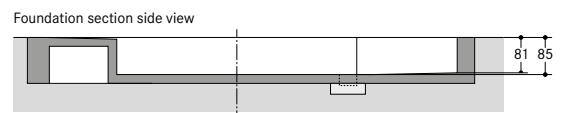

■ WÖHR Bikesafe 885/16 (90 parking places), handlebar width 76 cm

■ WÖHR Bikesafe 885/16 (90 parking places), handlebar width 83 cm

■ WÖHR Bikesafe 885/20 (114 parking places), handlebar width 76 cm

■ WÖHR Bikesafe 885/20 (114 parking places), handlebar width 83 cm

■ WÖHR Bikesafe 885/24 (138 parking places), handlebar width 76 cm

■ WÖHR Bikesafe 885/24 (138 parking places), handlebar width 83 cm

■ **Dimensions**

- all dimensions are minimum, finished dimensions
- tolerances must be taken into consideration
- all dimensions are given in cm