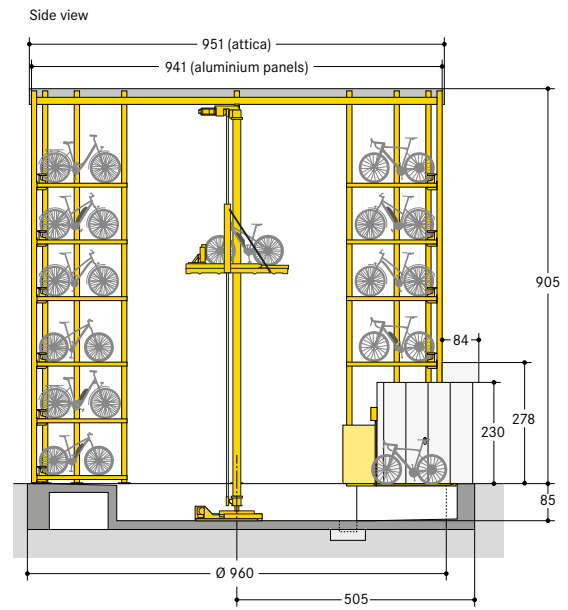

■ WÖHR Bikesafe 885/16 (90 parking places), handlebar width 76 cm

■ WÖHR Bikesafe 885/16 (90 parking places), handlebar width 83 cm

■ WÖHR Bikesafe 885/20 (114 parking places), handlebar width 76 cm

■ WÖHR Bikesafe 885/20 (114 parking places), handlebar width 83 cm

■ WÖHR Bikesafe 885/24 (138 parking places), handlebar width 76 cm

■ WÖHR Bikesafe 885/24 (138 parking places), handlebar width 83 cm

■ **Dimensions**

- all dimensions are minimum, finished dimensions
- tolerances must be taken into consideration
- all dimensions are given in cm